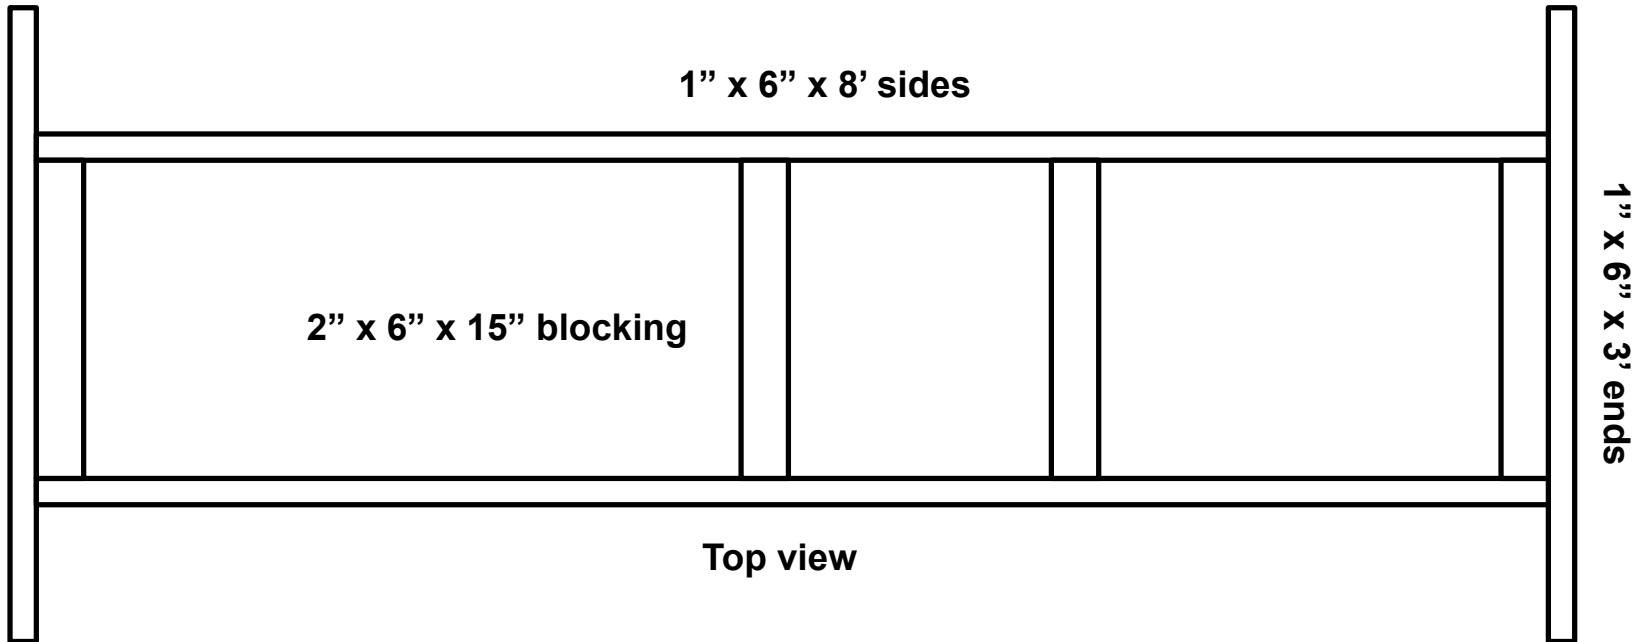

Hive Stand / Working Platform

Side view

Top view

Features:

- Working height
- Trap and hive off ground
- Platform behind hive for cover, frames, and supers

Hive stand/working platform

R.E.L. Rogers, M.Sc., P.Ag.
Wildwood Labs Inc